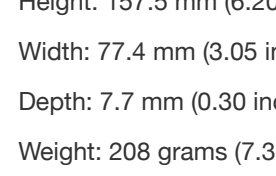

Wireless charging (works with Qi chargers⁴)

Display

Super Retina HD display

HDR display

2688x1242 pixel resolution at 458 ppi

1,000,000:1 contrast ratio (typical)

True Tone display

Wide colour display (P3)

3D Touch

625 cd/m² max brightness (typical)

Size and Weight⁶

Height: 153.7 mm (6.05 inches)

Width: 77.4 mm (3.05 inches)

Depth: 7.7 mm (0.30 inches)

Weight: 208 grams (7.34 ounces)

Camera

Dual 12MP wide-angle and telephoto cameras

Wide-angle: f/1.8 aperture

Telephoto: f/2.8 aperture

Optical image stabilisation

2x optical zoom, digital zoom up to 10x

Wide colour capture for photos and Live Photos

Quad-LED True Tone flash with Slow Sync

Portrait Lighting with five effects

Natural, Studio, Contour, Stage, Stage Mono

Extended dynamic range for video at 30 fps

Video Recording

4K video recording at 24 fps, 30 fps or 60 fps

1080p HD video recording at 30 fps or 60 fps

Extended dynamic range for video up to 30 fps

Optical image stabilisation for video

2x optical zoom, digital zoom up to 6x

Time-lapse video with stabilisation

Stereo recording

Front Camera

TrueDepth camera

7MP photos

f/2.2 aperture

Retina Flash

Wide colour capture for photos and Live Photos

Smart HDR for photos

Portrait Lighting with five effects

Natural, Studio, Contour, Stage, Stage Mono

Extended dynamic range for video at 30 fps

Mobile and Wireless

GSMB/EDGE

UMTS/HSPA+

DC-HSPA

CDMA EV-DO Rev. A (some models)

Digital-class LTE⁷

Power and Battery⁸

Lasts up to 1.5 hours longer than iPhone X

Built-in rechargeable lithium-ion battery

Wireless charging (works with Qi chargers⁴)

Talk time (wireless): Up to 25 hours

Internet use: Up to 10 hours

Video playback (wireless): Up to 15 hours

Audio playback (wireless): Up to 65 hours

SIM Card

Dual SIM (nano-SIM and eSIM¹⁰)

Not compatible with existing micro-SIM cards