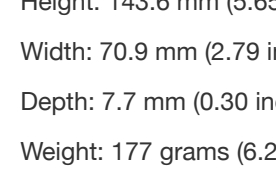

Wireless charging (works with Qi chargers⁴)

Display

Super Retina HD display

HDR display

2436x1125 pixel resolution at 458 ppi

1,000,000:1 contrast ratio (typical)

True Tone display

Wide colour display (P3)

3D Touch

625 cd/m² max brightness (typical)

Size and Weight⁶

Height: 143.6 mm (5.65 inches)

Width: 70.9 mm (2.79 inches)

Depth: 7.7 mm (0.30 inches)

Weight: 171 grams (6.04 ounces)

Camera

Dual 12MP wide-angle and telephoto cameras

Wide-angle: f/1.8 aperture

Telephoto: f/2.8 aperture

Optical image stabilisation

2x optical zoom, digital zoom up to 10x

Wide colour capture for photos and Live Photos

Quad-LED True Tone flash with Slow Sync

Portrait Lighting with five effects

Natural, Studio, Contour, Stage, Stage Mono

Extended dynamic range for video at 30 fps

Video Recording

4K video recording at 24 fps, 30 fps or 60 fps

1080p HD video recording at 30 fps or 60 fps

Extended dynamic range for video up to 30 fps

Optical image stabilisation for video

2x optical zoom, digital zoom up to 6x

Time-lapse video with stabilisation

Stereo recording

Front Camera

TrueDepth camera

7MP photos

f/2.2 aperture

Retina Flash

Wide colour capture for photos and Live Photos

Smart HDR for photos

Portrait Lighting with five effects

Natural, Studio, Contour, Stage, Stage Mono

Extended dynamic range for video at 30 fps

Mobile and Wireless

GSMB/EDGE

UMTS/HSPA+

DC-HSPA

CDMA EV-DO Rev. A (some models)

Digital-class LTE⁷

Power and Battery⁸

Lasts up to 30 minutes longer than iPhone X

Built-in rechargeable lithium-ion battery

Wireless charging (works with Qi chargers⁴)

Talk time (wireless): Up to 30 hours

Internet use: Up to 10 hours

Video playback (wireless): Up to 14 hours

Audio playback (wireless): Up to 60 hours

SIM Card

Dual SIM (nano-SIM and eSIM¹⁰)

Not compatible with existing micro-SIM cards