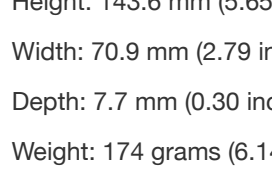

Wireless charging (works with Qi chargers⁴)

Display

Super Retina HD display

HDR display

2436x1125 pixel resolution at 458 ppi

1,000,000:1 contrast ratio (typical)

True Tone display

Wide colour display (P3)

3D Touch

625 cd/m² max brightness (typical)

Size and Weight⁶

Height: 143.6 mm (5.65 inches)

Width: 70.9 mm (2.79 inches)

Depth: 7.7 mm (0.30 inches)

Weight: 174 grams (6.14 ounces)

Camera

Dual 12MP wide-angle and telephoto cameras

Wide-angle: f/1.8 aperture

Telephoto: f/2.8 aperture