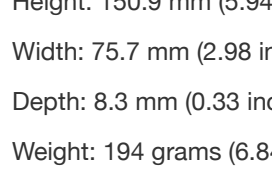

Wireless charging (works with Qi chargers⁴)

Display

Liquid Retina HD display

HDR display

1792x828 pixel resolution at 329 ppi

1400:1 contrast ratio (typical)

True Tone display

Wide colour display (P3)

—

625 cd/m² max brightness (typical)

Size and Weight⁶

Height: 150.9 mm (5.94 inches)

Width: 75.7 mm (2.98 inches)

Depth: 8.3 mm (0.33 inches)

Weight: 164 grams (5.84 ounces)

Camera

12MP camera

f/1.8 aperture

Optical image stabilisation

Digital zoom up to 5x

Wide colour capture for photos and Live Photos

Quad-LED True Tone flash with Slow Sync

Portrait Lighting with five effects

Natural, Studio, Contour, Stage, Stage Mono

Smart HDR for photos

Video Recording

4K video recording at 24 fps, 30 fps or 60 fps

1080p HD video recording at 30 fps or 60 fps

Extended dynamic range for video up to 30 fps

Optical image stabilisation for video

Digital zoom up to 5x

Time-lapse video with stabilisation

Stereo recording

Front Camera

TrueDepth camera

7MP photos

f/2.2 aperture

Retina Flash

Wide colour capture for photos and Live Photos

Smart HDR for photos

Portrait Lighting with five effects

Natural, Studio, Contour, Stage, Stage Mono

Extended dynamic range for video at 30 fps

Mobile and Wireless

GSMB/EDGE

UMTS/HSPA+

DC-HSPA

CDMA EV-DO Rev. A (some models)

4G LTE Advanced⁷

Power and Battery⁸

Lasts up to 1.5 hours longer than iPhone X

Built-in rechargeable lithium-ion battery

Wireless charging (works with Qi chargers⁴)

Talk time (wireless): Up to 21 hours

Internet use: Up to 16 hours

Video playback (wireless): Up to 18 hours

Audio playback (wireless): Up to 65 hours

SIM Card

Dual SIM (nano-SIM and eSIM¹⁰)

Not compatible with existing micro-SIM cards